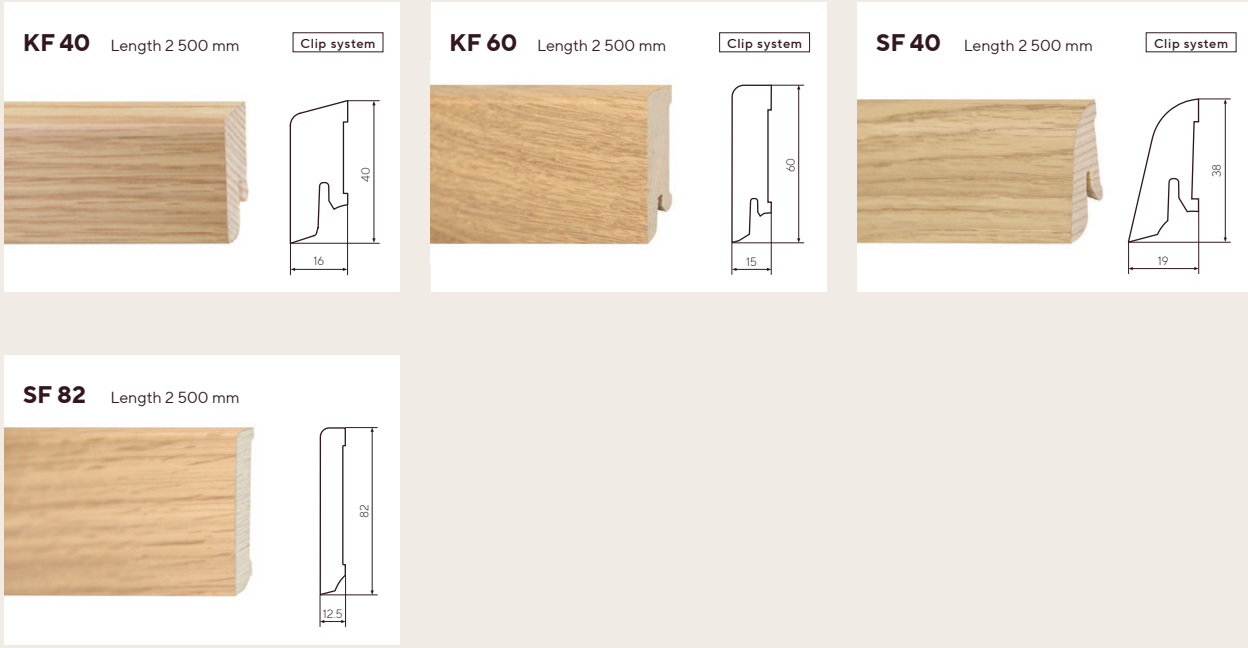

Because a perfectly shaped design doesn't end at the stairs

TANGIBLY BEAUTIFUL

Handrails & wall covers

The handrail and wall covering – to match your choice of parquet – are the icing on the cake for the flawless look of your wooden staircase. This perfectly rounds off the look at every corner – a feature that is a matter of course with Weitzer Parkett.

For the perfect finish: Floorboards & skirting boards

From simple to extravagant – our elegant floor and skirting boards bring the parquet to the perfect completion. They can be individually adapted to your personal floor selection in a wide variety of designs, Colours and formats – for a harmonious, uniform overall look.

Practical!
Our skirtings with clip system

Clip system for plug-in skirting boards can be installed invisibly without tools. Easy handling and quick assembly time.

Veneered skirtings

Solid skirtings

Perfect