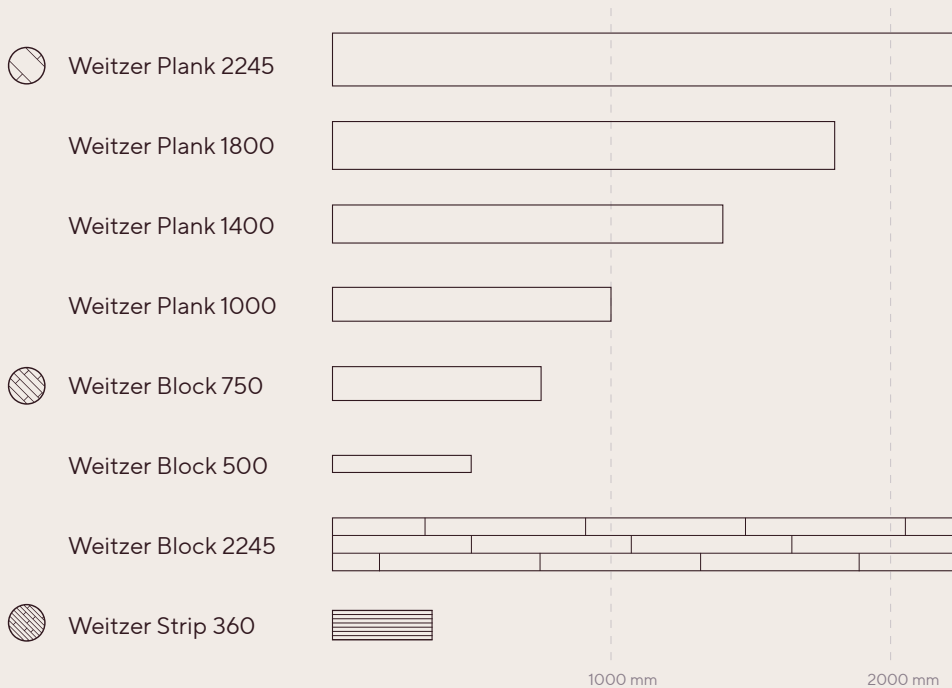

The appearances we offer: